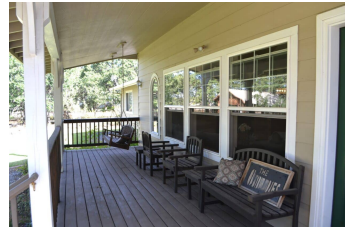

The Osborne Place

Lassen County, California

\$495,000 | 3.13 Acres

552-395 Roberts Dr
 McArthur, California

Beautiful custom 2,360 sq ft home in quiet rural neighborhood on 3+ acres. Stunning vaulted knotty pine ceiling with full front windows. Front yard gazebo for relaxing or entertaining. 3 car attached garage and many amenities. Located in the middle of prime recreation country!

PROPERTY HIGHLIGHTS

- 2,360 sq ft, 3 bedroom, 2 bath home on 3+ acres in a quiet, wooded neighborhood
- Front yard gazebo featuring plenty of room for outdoor gathering and eating.
- Beautiful vaulted knotty pine ceiling with picturesque front windows.
- Open floor plan with loft overlooking living room.
- Fully fenced back yard with separate garden
- 3 car attached garage, central heat and stove, on demand water heater and more