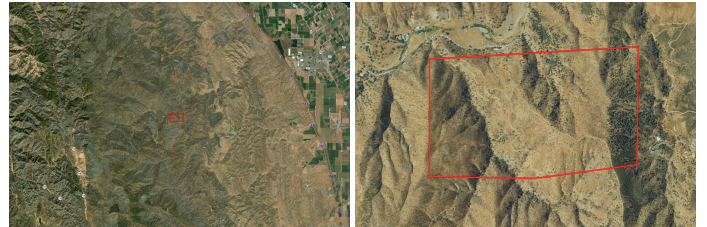

# Old Iron Gate Ranch

Stanislaus County, California

\$695,000 | 337.00 Acres

14600 Del Puerto Canyon Rd  
Newman, California

Welcome to Old Iron Gate Ranch! This 337-acre property has everything you need for off grid living, hunting, shooting, off road vehicle fun, or any type of outdoor recreational activity.

## PROPERTY HIGHLIGHTS

- 337 Acres
- Year round spring and well
- Custom shooting range and off road vehicle trails
- 4 Buildable areas

**JULIE BAIRD**  
Real Estate Agent  
BRE# 02151729  
Office: (707) 455-4444  
Cell: (650) 218-7001  
[julie@caoutdoorproperties.com](mailto:julie@caoutdoorproperties.com)