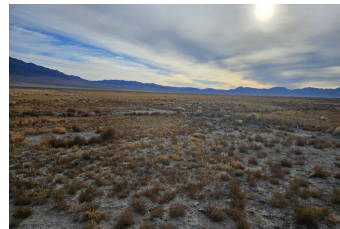

360 Acres Duckwater NV

Nye County, Nevada

\$150,000 | 360.00 Acres

1173 Bradshaw Road
Duckwater, Nevada

This fully fenced parcel has been used as a winter-feeding ground for cattle. The property is in hunt unit 164, and there are many opportunities for outdoor recreation nearby. If you're looking for a quiet place in the country, come take a look.

PROPERTY HIGHLIGHTS

- 360 Deeded Acres
- Seasonal Live Water
- Perimeter Fenced
- Live Power
- Well
- Mountain and Valley Views
- Hunt Unit 164

ELLIE PERKINS
Real Estate Agent
BRE# S.198106
Cell: (775) 761-0451
ellie@ranchnevada.com