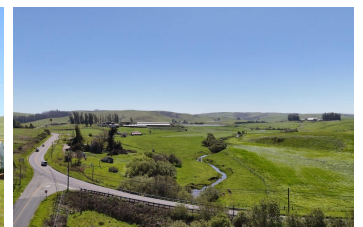

Braga Ranch

Sonoma County, California

\$2,295,000 | 29.87 Acres

14550 Valley Ford Estero Rd
 Valley Ford, California

The Braga Ranch is on the market for the first time in nearly 100 years, and stewards of the land for 3 generations. The sale includes 3 parcels, 1 house, a barn, and rustic sheds. The house has 4 bedrooms and 1 bathroom. Primary bedroom and main living quarters downstairs. Don't miss this opportunity to make your own charming boutique ranch in Valley Ford, California.

PROPERTY HIGHLIGHTS

- Combined 29.87 acres
- Three Parcels (All Sold Together)
- 4 bedroom/ 1 bathroom
- Primary bedroom downstairs
- Dinning room
- Basement
- Detached garage
- Barn
- Multiple Sheds

ANDREW RYAN
 Real Estate Agent
 BRE# 02050507
 Cell: (707) 799-1289
andrewryan@ryanranches.com