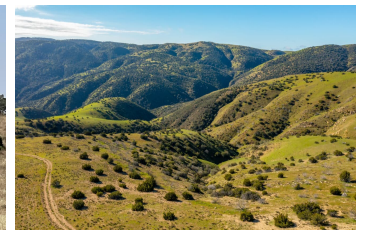

Elk's Ridge

San Luis Obispo County, California

\$325,000 | 360.00 Acres

0 Carissa Highway
 Santa Margarita, California

Welcome to the Elk's Ridge, an exceptional 360 +/- acre hunting property just east of San Luis Obispo from HWY 58 in Santa Margarita, CA.

PROPERTY HIGHLIGHTS

- Exceptional 360 +/- acre hunting property
- Opportunity to own large acreage in California
- Total privacy, solitude, and unmatched views
- Currently being used for cattle grazing
- Multiple recreational opportunities
- Seclusion attracts wildlife including Elk and Deer
- Big game hunters paradise
- 3 hours from Los Angeles
- 3.5 hours from the Bay Area