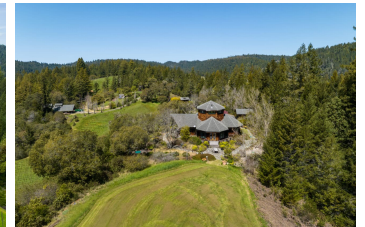

# Comptche Ridge Vineyard & Ranch

Mendocino County, California

\$1,550,000 | 160.50 Acres

25901 Comptche-Ukiah Road  
Comptche, California

Set in the coastal mountain hamlet of Comptche, the Comptche Ridge Vineyard epitomizes the best of Mendocino County - redwood and fern strewn valleys, year round creeks, rolling vineyards highlands, breathtaking views, secluded yet accessible.

## PROPERTY HIGHLIGHTS

- 265+ acres with Multiple Legal Parcels
- Pagoda House: 2450 Sq.Ft (2BR/1.5BATH)
- Manor House: 2200 Sq.Ft. (4BR/BATH)
- Westside Sentry House: 1404 Sq.Ft. & Deck 1742 Sq.Ft. (1BR/1BATH)
- Yoga Cabin, 256 sq.ft. - Deck 160 Sq.Ft.
- Office, 775 sq. ft. - Deck 230 Sq.Ft.
- Caretakers Cabin - 775 Sq. Ft. (2BR/1BATH)
- Garage/Solar, 429 sq. ft.
- 3 Sleeping Cabins, 220 sq. ft. each