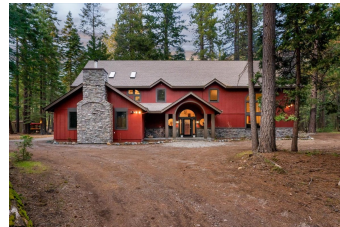

Gallery in the Woods

Siskiyou County, California

\$2,250,000 | 17.60 Acres

4025 Summit Drive
 Mt. Shasta, California

This retreat-style property, perfect for large groups, features a 2,996 sq ft. main dwelling with 3 bedrooms, 3 bathrooms, and luxurious amenities like a forest-view jacuzzi tub. With additional perks like a bunkhouse, home theatre/mancave, and ample outdoor space, it's the ultimate destination for those seeking a fun-filled woodland getaway.

PROPERTY HIGHLIGHTS

- Multi-Family Retreat Style Residence
- Centralized event venue featuring an over 3500 sq ft redwood deck sporting fire pits, waterfall pond and outdoor sound system
- Minutes from the quaint and eclectic Mount Shasta City
- Home of Mount Shasta, hundreds of lakes, waterfalls, creeks rivers and mountain life.