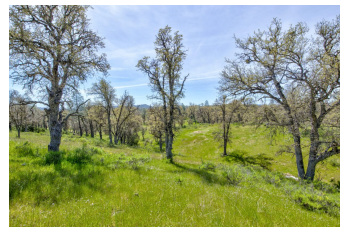

Bella Vista

Santa Clara County, California

\$1,249,000 | 172.00 Acres

46400 San Antonio Valley Rd
 San Jose, California

A manufactured home nestled on 172 acres in San Antonio Valley, California, offers a tranquil retreat amidst nature's beauty. Surrounded by rolling hills and expansive landscapes, the home boasts modern amenities with country charm. Its spacious interior features open-plan living areas, large windows inviting natural light, and panoramic views of the valley.

PROPERTY HIGHLIGHTS

- 172 Acres
- 2266 square foot triple wide manufactured home (2007 model)
- 3 bedrooms / 2 baths
- Beautiful valley views
- Useable level to rolling hills grazing land
- Year-round dammed pond
- Fenced
- Williamson Act
- Fire station minutes from the property
- The Junction Bar & Grill minutes away, open on the weekends