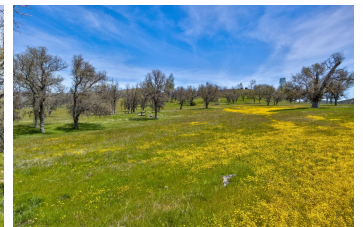

Bella Vista

Santa Clara County, California

\$1,249,000 | 172.00 Acres

46400 San Antonio Valley Rd
 San Jose, California

A manufactured home nestled on 172 acres in San Antonio Valley, California, offers a tranquil retreat amidst nature's beauty. Surrounded by rolling hills and expansive landscapes, the home boasts modern amenities with country charm. Its spacious interior features open-plan living areas, large windows inviting natural light, and panoramic views of the valley.

PROPERTY HIGHLIGHTS

- 172 Acres
- 2266 square foot triple wide manufactured home (2007 model)
- 3 bedrooms / 2 baths
- Beautiful valley views
- Useable level to rolling hills grazing land
- Year-round dammed pond
- Fenced
- Williamson Act
- Fire station minutes from the property
- The Junction Bar & Grill minutes away, open on the weekends